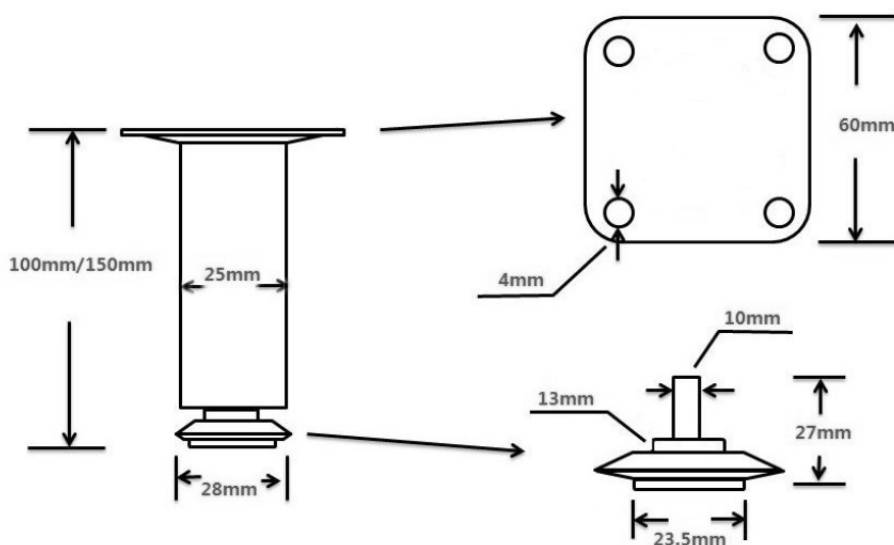

PRODUCT SHEET

Description:

Metal Leg "Vera", 25x25x150mm, SS-Look, W/Plate 60x60mm, cc: 44x44mm, W/Adjustable Glide w/Hex Nut, 10mm Height, Regulation

Item number:

06.09.417-0

Units	Box	Carton	HS Code	Barcode
Pcs.	10	100	8302420090	
				5704866511735