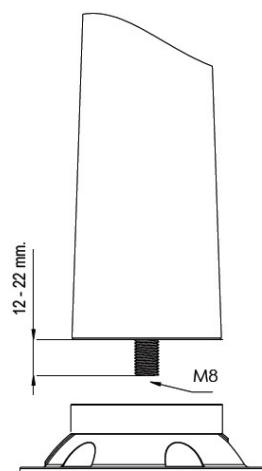

SISO A/S

Mileparken 11
DK-2740 Skovlunde
Denmark
VAT: DK 24786013

Phone +45 45 830 900

www.siso.dk
siso@siso.dk

Danske Bank
Nytorv Branch
Copenhagen
SWIFT: DABADKKK

Account no.
4180 3112 112936
IBAN Account
DK7230003112112936