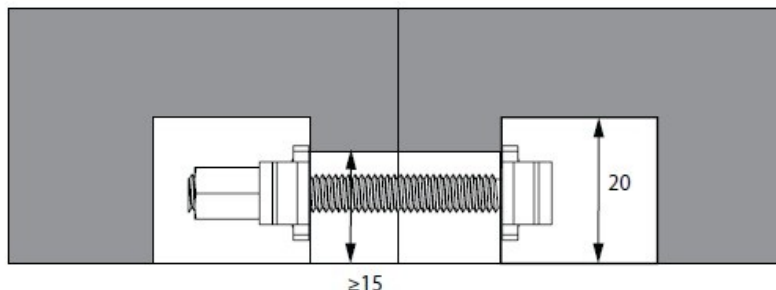

PRODUCT SHEET

Description:

Worktop Connector Bore Hole $\varnothing 35$ mm, Screw M6x150mm, Steel BZP

Item number:

11.04.430-1

Units	Box	Carton	HS Code	Barcode
Set	1	300	7318190090	
				5704866013598

SISO A/S

Mileparken 11
DK-2740 Skovlunde
Denmark
VAT: DK 24786013

Phone +45 45 830 900

www.siso.dk
siso@siso.dk

Danske Bank
Nytorv Branch
Copenhagen
SWIFT: DABADKKK

Account no.
4180 3112 112936
IBAN Account
DK7230003112112936