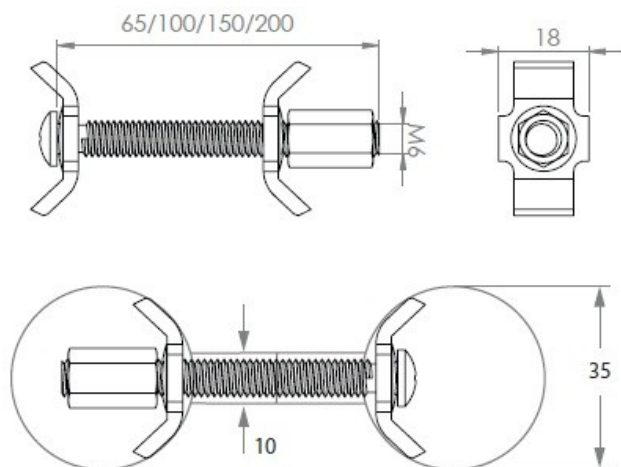

PRODUCT SHEET

Description:

Worktop Connector Bore Hole $\varnothing 35$ mm, Screw M6x150mm, Steel BZP

Item number:

11.04.430-1

Units	Box	Carton	HS Code	Barcode
Set	1	300	7318190090	
				5704866013598

SISO A/S

Mileparken 11
DK-2740 Skovlunde
Denmark
VAT: DK 24786013

Phone +45 45 830 900

www.siso.dk
siso@siso.dk

Danske Bank
Nytorv Branch
Copenhagen
SWIFT: DABADKKK

Account no.
4180 3112 112936
IBAN Account
DK7230003112112936