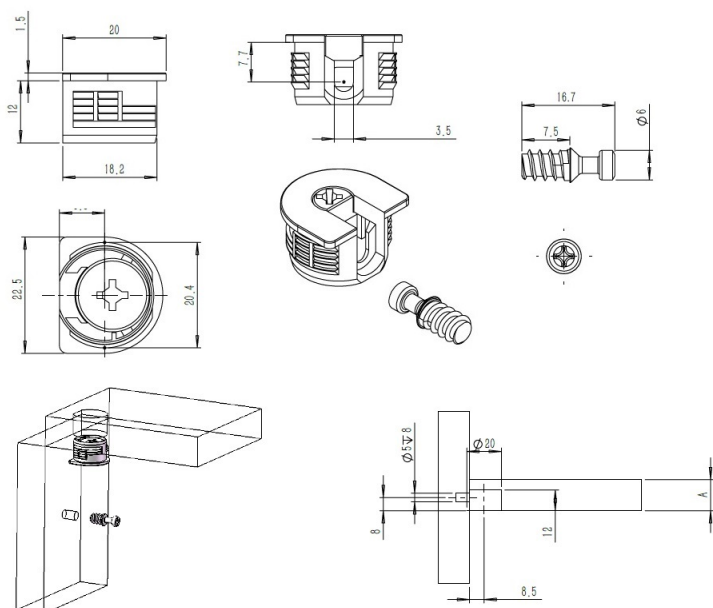

## Description:

Shelf Connector "Eccentric", Zamak NPL, F/16mm Panels,  $\varnothing 20 \times 12$ mm, Incl. Steel Screw  $\varnothing 6 \times 16$ mm

## Item number:

11.04.580-0

Units	Box	Carton	HS Code	Barcode
Pcs.		3000	8302420090	 5704866515191