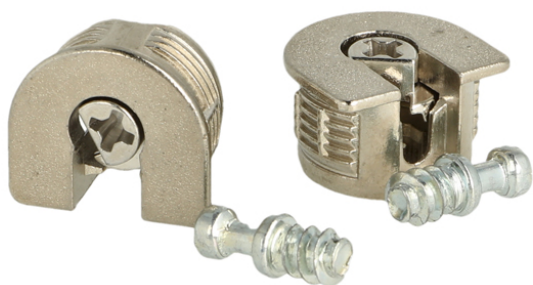

PRODUCT SHEET

Description:

Shelf Connector "Eccentric", Zamak NPL, F/16mm Panels, $\varnothing 20 \times 12$ mm, Incl. Steel Screw $\varnothing 6 \times 16$ mm

Item number:

11.04.580-0

Units	Box	Carton	HS Code	Barcode
Pcs.		3000	8302420090	 5704866515191

SISO A/S

Mileparken 11
DK-2740 Skovlunde
Denmark
VAT: DK 24786013

Phone +45 45 830 900

www.siso.dk
siso@siso.dk

Danske Bank
Nytorv Branch
Copenhagen
SWIFT: DABADKKK

Account no.
4180 3112 112936
IBAN Account
DK7230003112112936