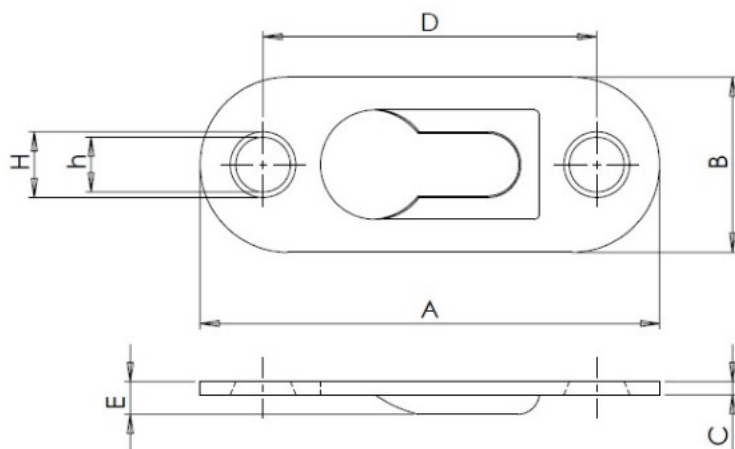

PRODUCT SHEET

Description:

Keyhole Fixture, Single Hole, 42x16x1.5mm, White Zinc Plated

Item number:

11.06.814-1

Units	Box	Carton	HS Code	Barcode
Pcs.	1000	5000	8301600090	
				5704866478595

A	B	C	D	E	h/H
42 - 42,5 mm.	15,5 - 16 mm.	1,5 mm.	30,50 mm.	3 mm.	5/6 mm.