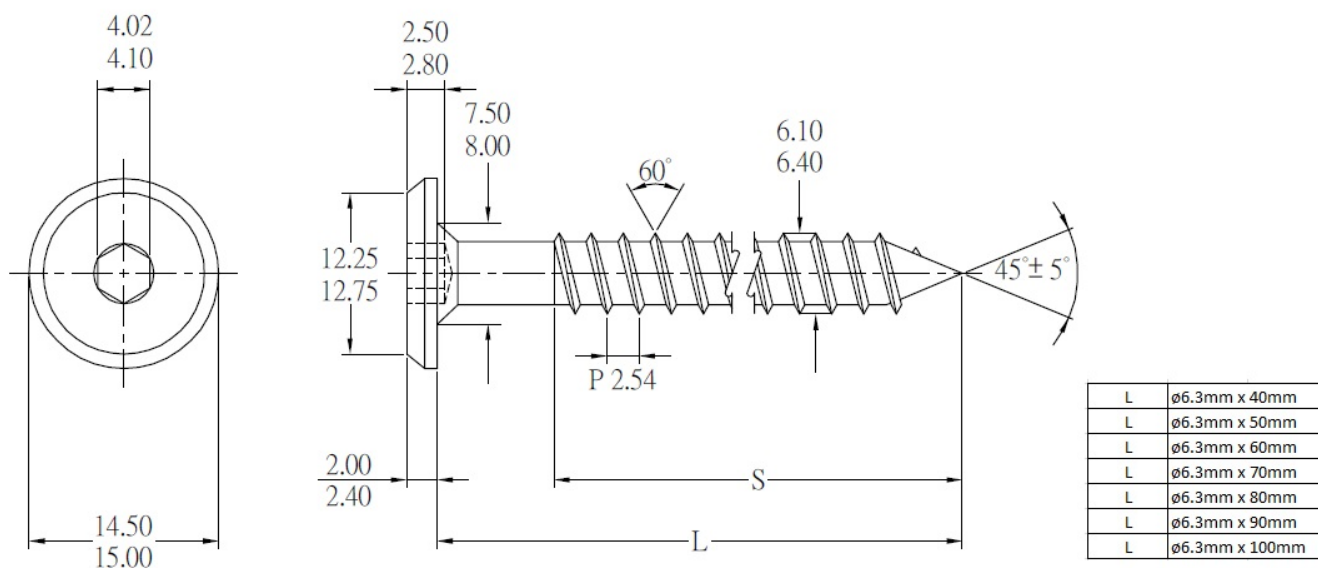

PRODUCT SHEET

Description:

Fifteen Wood Screw, Steel YZP, $\phi 6.3\text{mm} \times 60\text{mm}$, Hex 4mm

Item number:

12.01.380-1

Units	Box	Carton	HS Code	Barcode
Pcs.	1	1400	7318149199	
				5704866020213

SISO A/S

Mileparken 11
DK-2740 Skovlunde
Denmark
VAT: DK 24786013

Phone +45 45 830 900

www.siso.dk
siso@siso.dk

Danske Bank
Nytorv Branch
Copenhagen
SWIFT: DABADKKK

Account no.
4180 3112 112936
IBAN Account
DK7230003112112936