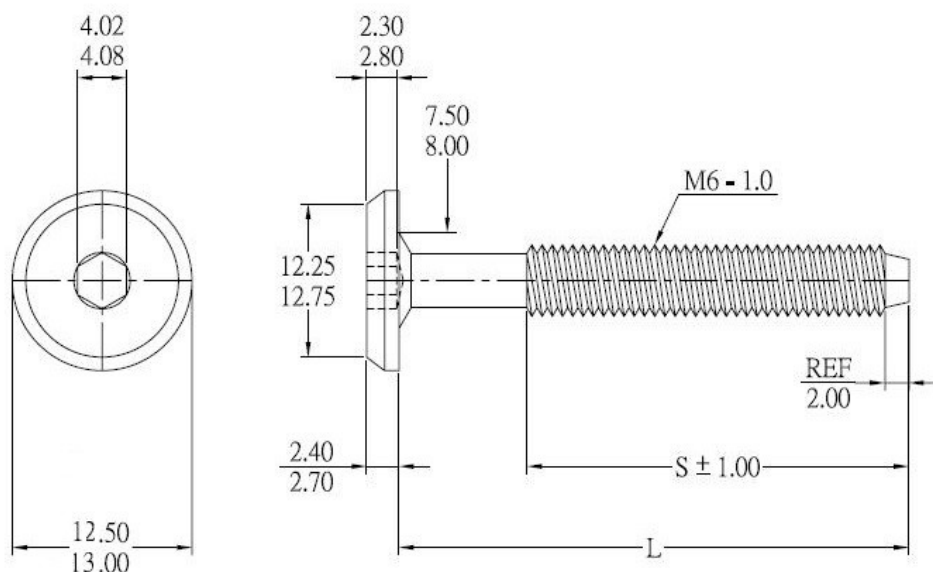

PRODUCT SHEET

Description:

Thirteen Screw, M6x40mm (38+2), BZP, Hex 4mm, Conical

Item number:

12.01.740-0

Units	Box	Carton	HS Code	Barcode
Pcs.		2800	7318155898	
				5704866020725

L	M6x25mm (23+2)
L	M6x30mm (28+2)
L	M6x40mm (38+2)