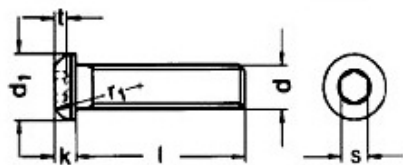

PRODUCT SHEET

Description:

Socket Button Head Screw, M8x50mm, SS/A2, ISO 7380, W/Hex

Item number:

12.03.245-0

Units	Box	Carton	HS Code	Barcode
Pcs.	200	800	7318155290	 5704866440202

d	M 8
l	50
d1 max.	14
k max.	4,4
r1	7,5
s	5
t min.	3,2

SISO A/S

Mileparken 11
DK-2740 Skovlunde
Denmark
VAT: DK 24786013

Phone +45 45 830 900

www.siso.dk
siso@siso.dk

Danske Bank
Nytorv Branch
Copenhagen
SWIFT: DABADKKK

Account no.
4180 3112 112936
IBAN Account
DK7230003112112936