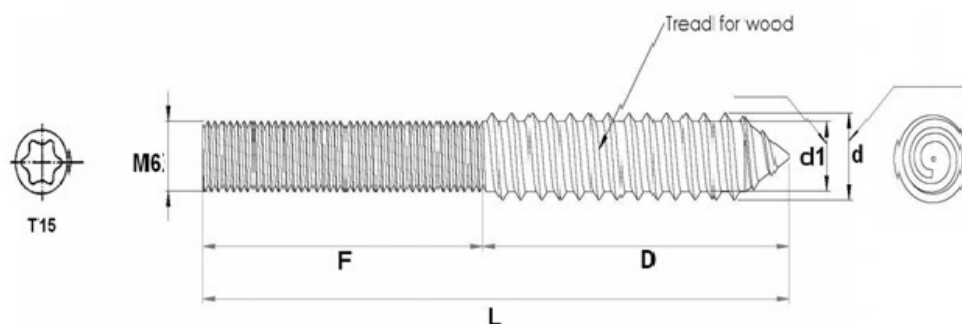

## Description:

Hangerbolt, Cylindrical, M6x50mm, 50/50, Steel-YZP

## Item number:

12.13.006-1

Units	Box	Carton	HS Code	Barcode
Pcs.	1	3000	7318154290	
				5704866028455

dimension size	D	F	L	d	d1	TORX
M6×50	25 ± 1.5	25 ± 1.5	50 ± 1.5	6.3 ± 1.	4.8 ± 1.	T15
M6×60	30 ± 1.5	30 ± 1.5	60 ± 1.5	6.3 ± 1.	4.8 ± 1.	T15