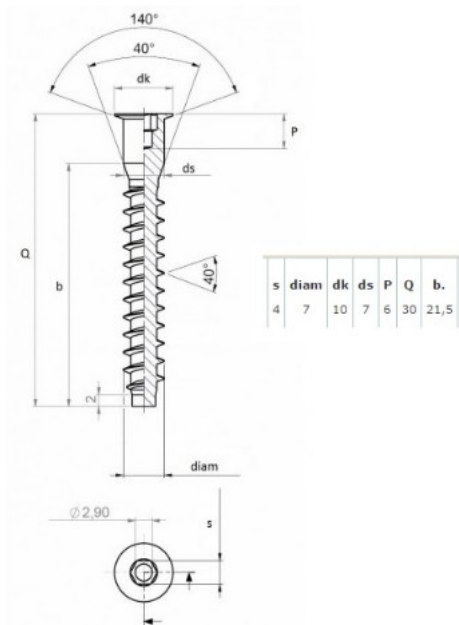

PRODUCT SHEET

Description:

Assembla Screw, CSK, Hex, $\varnothing 7,0 \times 30 \text{mm}$, Steel BZP,W/Hole F/Cap

Item number:

12.17.028-1

| Units | Box | Carton | HS Code | Barcode |
|-------|-----|--------|------------|---|
| Pcs. | 1 | 2500 | 7318149199 |  5704866030250 |