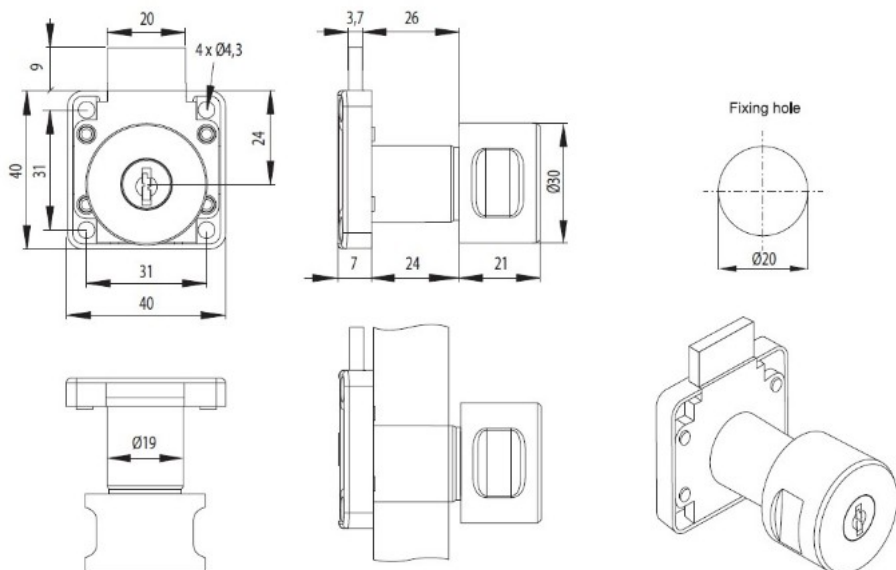

PRODUCT SHEET

Description:

Rim Lock MIC850, $\varnothing 19 \times 22$ mm, CPL, W/Turning Knob & CK:SISO, #J11

Item number:

14.00.105-0

Units	Box	Carton	HS Code	Barcode
Pcs.	10	100	8301300000	
				5704866487900