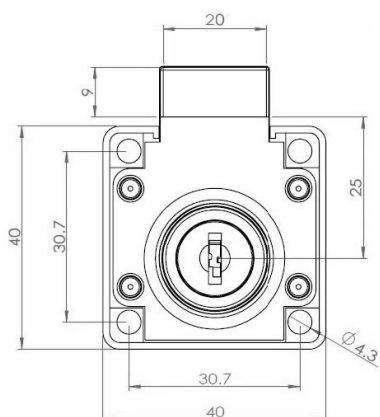

PRODUCT SHEET

Description:

Rim Lock 850S, NPL, $\varnothing 19 \times 22 \text{mm}$, Snake CK SISO, Drawer,

Item number:

14.00.200-0

Units	Box	Carton	HS Code	Barcode
Pcs.	24	240	8301300000	
				5704866031615