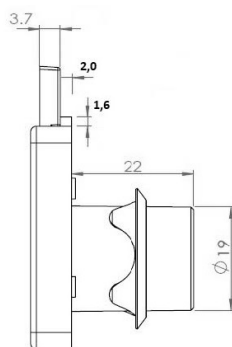

PRODUCT SHEET

Description:

Rim Lock 850S, NPL, $\varnothing 19 \times 22 \text{mm}$, Snake CK SISO, Drawer,

Item number:

14.00.200-0

Units	Box	Carton	HS Code	Barcode
Pcs.	24	240	8301300000	
				5704866031615