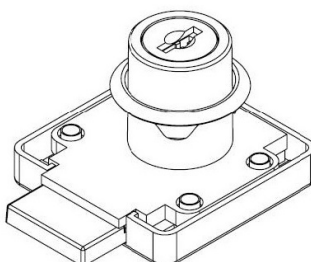

PRODUCT SHEET

Description:

Rim Lock MIC850, $\varnothing 19 \times 22 \text{mm}$, Body Only, #J11+#J12, Drawer, NPL, Blue Plastic Plug For Protection & Quick Fixing

Item number:

14.01.014-0

| Units | Box | Carton | HS Code | Barcode |
|-------|-----|--------|------------|--|
| Pcs. | 24 | 240 | 8301300000 |  |
| | | | | 5704866031677 |