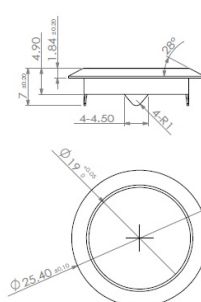

PRODUCT SHEET

Description:

Rim Lock MIC850, $\varnothing 19 \times 22 \text{mm}$, Body Only, #J11+#J12, Drawer, NPL, Blue Plastic Plug For Protection & Quick Fixing

Item number:

14.01.014-0

| Units | Box | Carton | HS Code | Barcode |
|-------|-----|--------|------------|--|
| Pcs. | 24 | 240 | 8301300000 |  |
| | | | | 5704866031677 |