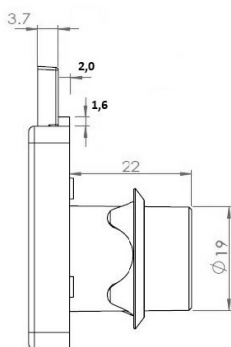

PRODUCT SHEET

Description:

Rim Lock MIC850, $\varnothing 19 \times 22 \text{mm}$, Body Only, #J11+#J12, Drawer, NPL, Blue Plastic Plug For Protection & Quick Fixing

Item number:

14.01.014-0

| Units | Box | Carton | HS Code | Barcode |
|-------|-----|--------|------------|--|
| Pcs. | 24 | 240 | 8301300000 |  |
| | | | | 5704866031677 |