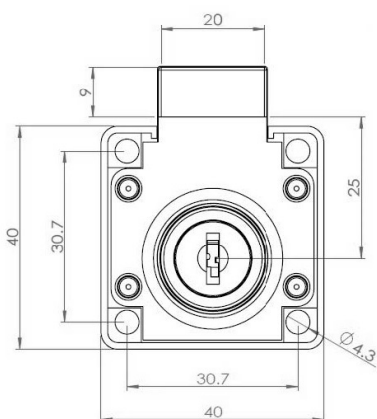

PRODUCT SHEET

Description:

Rim Lock MIC850, $\varnothing 19 \times 22 \text{mm}$, Body Only, #J11+#J12, Drawer, NPL, Blue Plastic Plug For Protection & Quick Fixing

Item number:

14.01.014-0

| Units | Box | Carton | HS Code | Barcode |
|-------|-----|--------|------------|--|
| Pcs. | 24 | 240 | 8301300000 |  |
| | | | | 5704866031677 |