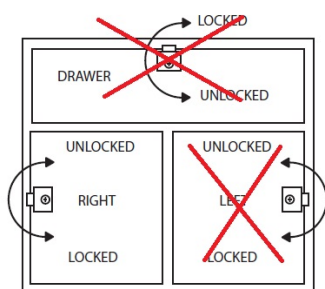

PRODUCT SHEET

Description:

Rim Lock MIC850-N, $\varnothing 19 \times 22 \text{mm}$, Body Only, #J11+#J12, Right, NPL

Item number:

14.01.014-4

Units	Box	Carton	HS Code	Barcode
Pcs.	30	300	8301300000	
				5704866031714

RIGHT

SISO A/S

Mileparken 11
DK-2740 Skovlunde
Denmark
VAT: DK 24786013

Phone +45 45 830 900

www.siso.dk
siso@siso.dk

Danske Bank
Nytorv Branch
Copenhagen
SWIFT: DABADKKK

Account no.
4180 3112 112936
IBAN Account
DK7230003112112936