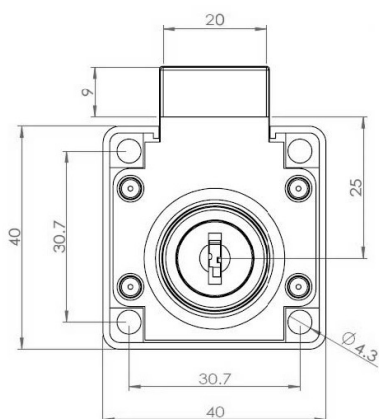

PRODUCT SHEET

Description:

Rim Lock MIC-850, $\varnothing 19 \times 22 \text{mm}$, Drawer, NPL, MK SISO, #J12, Master Key & Interchangeable Cylinder, 1 White Master Key &, 1 Interchangeable RED Key Pr. 12 pcs Box

Item number:

14.01.025-7

Units	Box	Carton	HS Code	Barcode
Pcs.	12	192	8301300000	
				5704866515900

SISO A/S

Mileparken 11
DK-2740 Skovlunde
Denmark
VAT: DK 24786013

Phone +45 45 830 900

www.siso.dk
siso@siso.dk