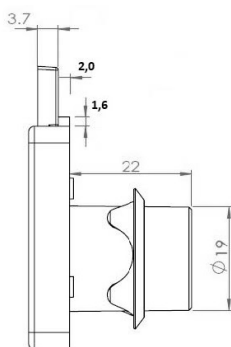

PRODUCT SHEET

Description:

Rim Lock MIC-850, $\varnothing 19 \times 22 \text{mm}$, Drawer, NPL, MK SISO, #J12, Master Key & Interchangeable Cylinder, 1 White Master Key &, 1 Interchangeable RED Key Pr. 12 pcs Box

Item number:

14.01.025-7

Units	Box	Carton	HS Code	Barcode
Pcs.	12	192	8301300000	
				5704866515900

SISO A/S

Mileparken 11
DK-2740 Skovlunde
Denmark
VAT: DK 24786013

Phone +45 45 830 900

www.siso.dk
siso@siso.dk