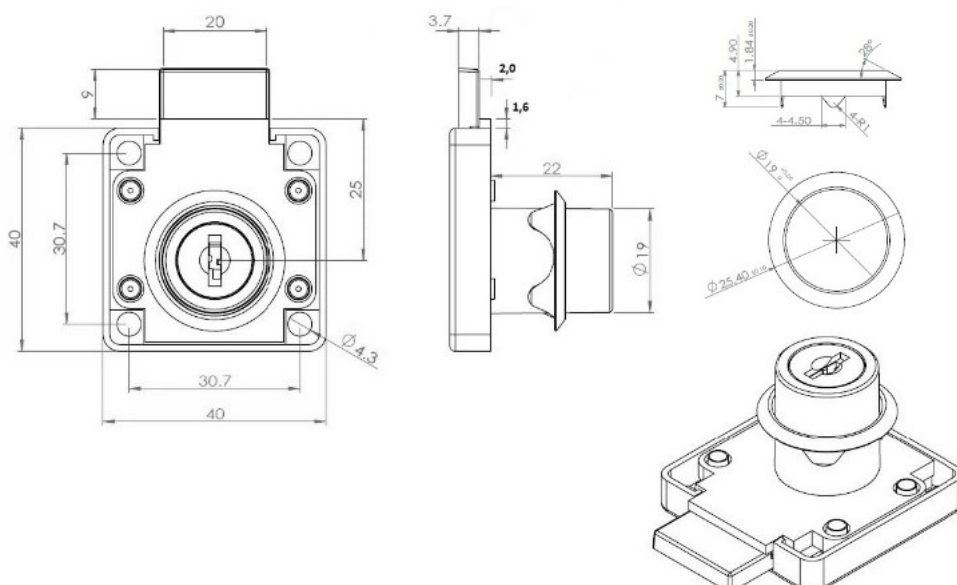

PRODUCT SHEET

Description:

Rim Lock 850, $\varnothing 19 \times 22 \text{mm}$, Drawer, Alu Finish, MK SISO

Item number:

14.01.047-0

Units	Box	Carton	HS Code	Barcode
Pcs.	12	240	8301300000	
				5704866032193