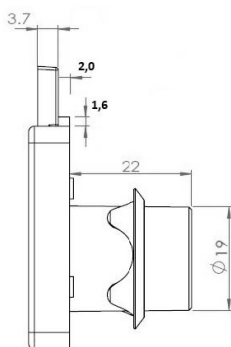

PRODUCT SHEET

Description:

Rim Lock 850, $\varnothing 19 \times 22 \text{mm}$, Drawer, Alu Finish, CK SISO, KA D20

Item number:

14.01.048-0

Units	Box	Carton	HS Code	Barcode
Pcs.	12	240	8301300000	
				5704866032209