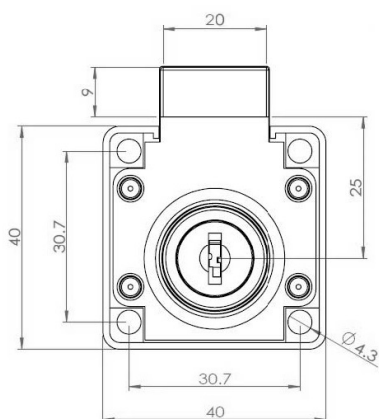

## Description:

Rim Lock 850,  $\varnothing 19 \times 22 \text{mm}$ , Drawer, NPL, Hinged Car Key SISO

## Item number:

14.01.094-0

| Units | Box | Carton | HS Code    | Barcode  |
|-------|-----|--------|------------|--|
| Pcs.  | 12  | 240    | 8301300000 |  |
|       |     |        |            | 5704866032759  |