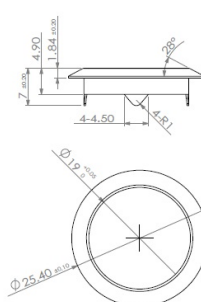

## Description:

Rim Lock 850,  $\varnothing 19 \times 22 \text{mm}$ , Drawer, NPL, Hinged Car Key SISO

## Item number:

14.01.094-0

| Units | Box | Carton | HS Code    | Barcode  |
|-------|-----|--------|------------|--|
| Pcs.  | 12  | 240    | 8301300000 |  |
|       |     |        |            | 5704866032759  |