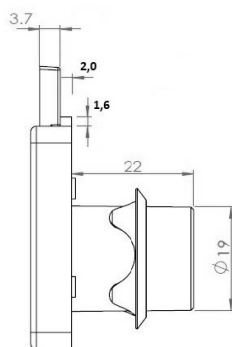

## Description:

Rim Lock 850,  $\varnothing 19 \times 22 \text{mm}$ , Drawer, NPL, Hinged Car Key SISO

## Item number:

14.01.094-0

| Units | Box | Carton | HS Code    | Barcode  |
|-------|-----|--------|------------|--|
| Pcs.  | 12  | 240    | 8301300000 |  |
|       |     |        |            | 5704866032759  |