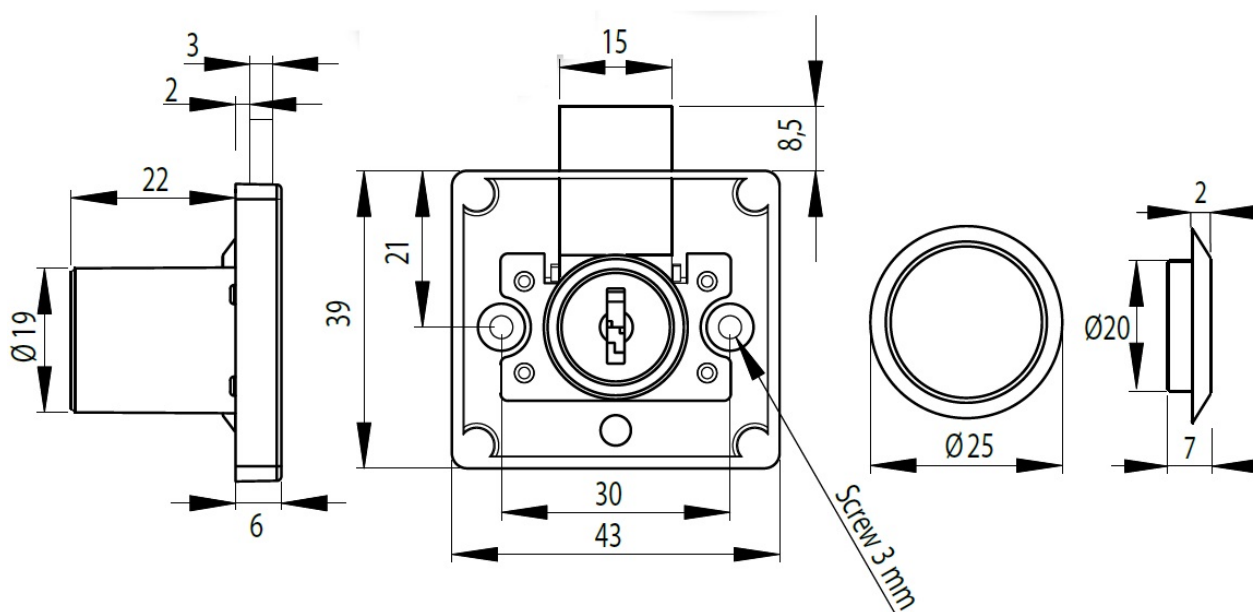

PRODUCT SHEET

Description:

Rim Lock 852, $\varnothing 19 \times 22$ mm (Slim Case), Nickel Plated, CK SISO

Item number:

14.01.100-0

Units	Box	Carton	HS Code	Barcode
Pcs.	12	240	8301300000	
				5704866032865