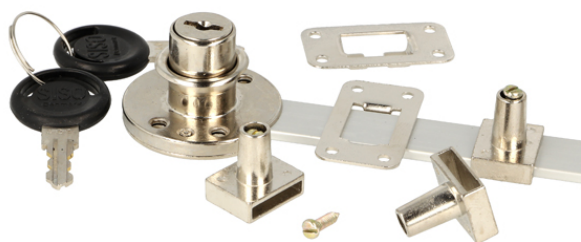

PRODUCT SHEET

Description:

Central Lock 851/600mm, $\varnothing 16,5 \times 20$ mm, NPL, CK SISO, 13mm Pegs

Item number:

14.01.318-0

Units	Box	Carton	HS Code	Barcode
Pcs.	24	120	8301300000	
				5704866033237