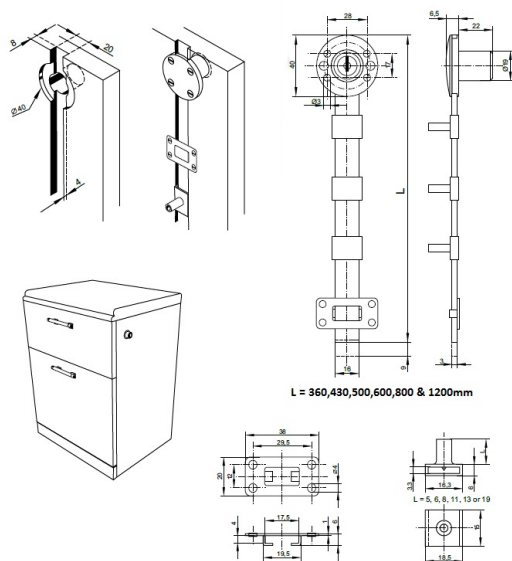

PRODUCT SHEET

Description:

Central Lock 851/600mm, $\varnothing 16,5 \times 20$ mm, NPL, CK SISO, 13mm Pegs

Item number:

14.01.318-0

Units	Box	Carton	HS Code	Barcode
Pcs.	24	120	8301300000	
				5704866033237