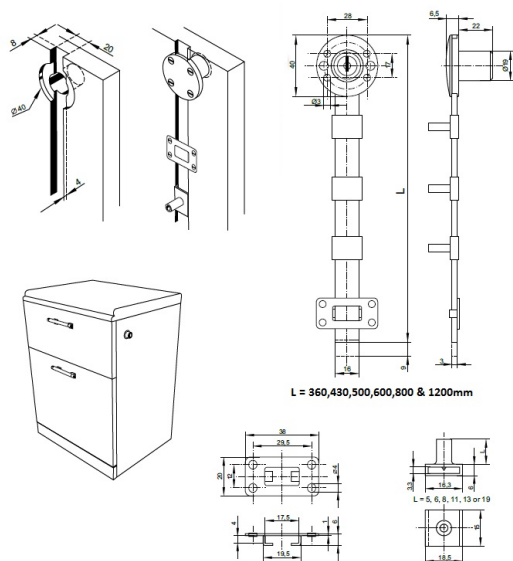

PRODUCT SHEET

Description:

Central Lock 851N/600mm, $\varnothing 19 \times 22$ mm, NPL, CK SISO, 13mm Pegs W/Screws

Item number:

14.01.328-0

Units	Box	Carton	HS Code	Barcode
Pcs.	24	120	8301300000	
				5704866033343