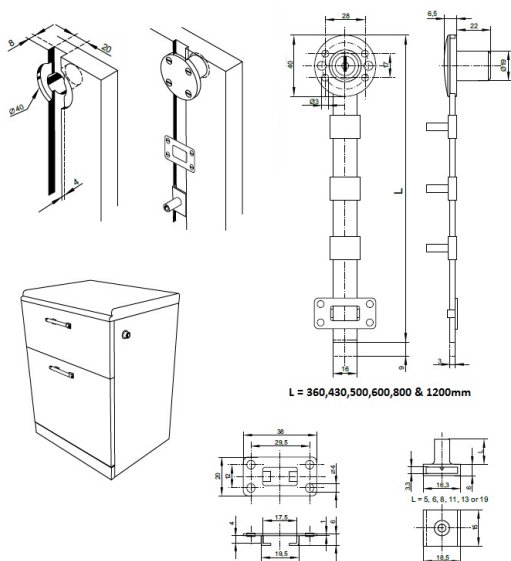

PRODUCT SHEET

Description:

Central Lock 851N/600mm, $\varnothing 19 \times 22$ mm, BRZ, CK SISO, 13mm Pegs W/Screws

Item number:

14.01.328-9

Units	Box	Carton	HS Code	Barcode
Pcs.	24	120	8301300000	
				5704866500678