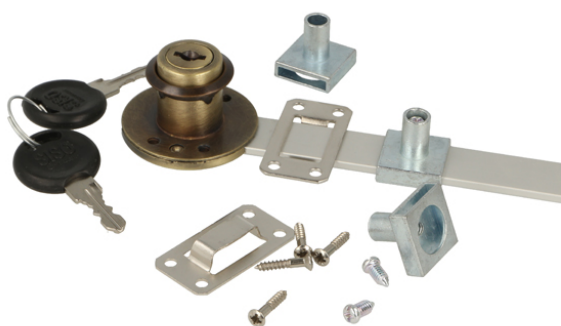

PRODUCT SHEET

Description:

Central Lock 851N/600mm, $\varnothing 19 \times 22$ mm, BRZ, CK SISO, 13mm Pegs W/Screws

Item number:

14.01.328-9

Units	Box	Carton	HS Code	Barcode
Pcs.	24	120	8301300000	
				5704866500678