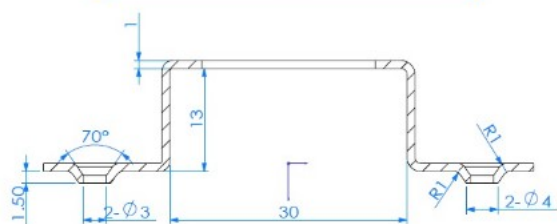

SISO A/S

Mileparken 11
DK-2740 Skovlunde
Denmark
VAT: DK 24786013

Phone +45 45 830 900

www.siso.dk
siso@siso.dk

Danske Bank
Nytorv Branch
Copenhagen
SWIFT: DABADKKK

Account no.
4180 3112 112936
IBAN Account
DK7230003112112936