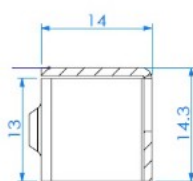

PRODUCT SHEET

Description:

Raised Striking Plate For Lock 855, Steel, Nickel Plated

Item number:

14.01.500-1

Units	Box	Carton	HS Code	Barcode
Pcs.	100	1000	8301600090	
5704866446242				

i A-A