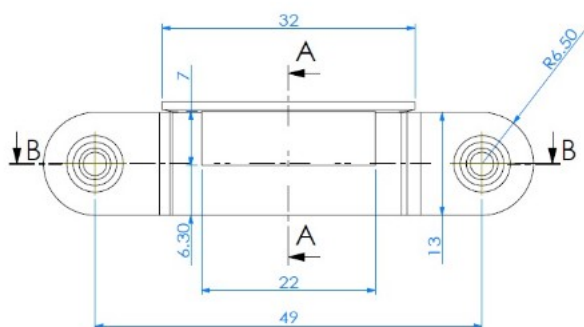

PRODUCT SHEET

Description:

Raised Striking Plate For Lock 855, Steel, Nickel Plated

Item number:

14.01.500-1

Units	Box	Carton	HS Code	Barcode
Pcs.	100	1000	8301600090	
5704866446242				

i A-A