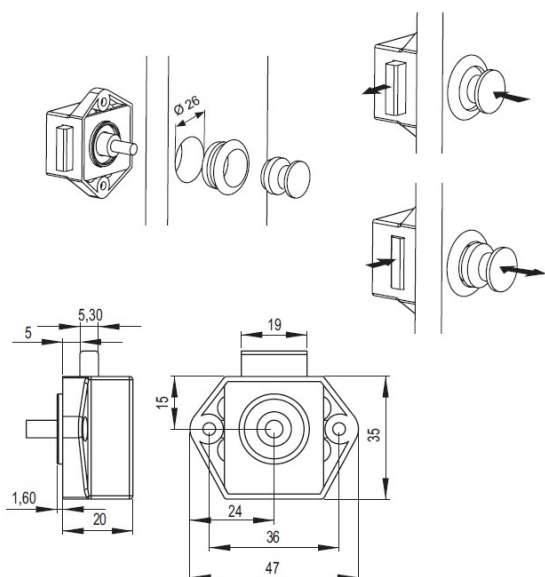

PRODUCT SHEET

Description:

Push Lock W/Knob+Rosette, F/16mm Plastic, Alu Colour, Incl. L-Shaped Metal Striker, NPL, 4 NPL
Chipboard Screws $\varnothing 3 \times 15 \text{mm}$

Item number:

14.03.050-1

Units	Box	Carton	HS Code	Barcode
Pcs.	25	500	8301300000	 5704866034661

SISO A/S

Mileparken 11
DK-2740 Skovlunde
Denmark
VAT: DK 24786013

Phone +45 45 830 900

www.siso.dk
siso@siso.dk

Danske Bank
Nytorv Branch
Copenhagen
SWIFT: DABADKKK

Account no.
4180 3112 112936
IBAN Account
DK7230003112112936