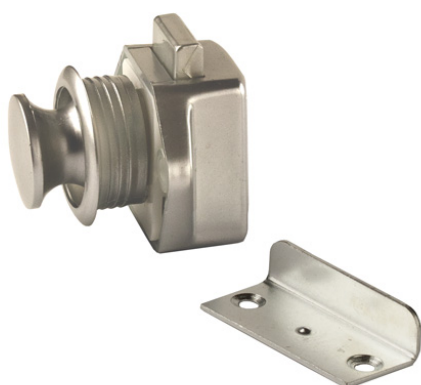

PRODUCT SHEET

Description:

Push Lock W/Knob+Rosette, F/16mm Plastic, Alu Colour, Incl. L-Shaped Metal Striker, NPL, 4 NPL
Chipboard Screws $\varnothing 3 \times 15 \text{mm}$

Item number:

14.03.050-1

Units	Box	Carton	HS Code	Barcode
Pcs.	25	500	8301300000	 5704866034661

SISO A/S

Mileparken 11
DK-2740 Skovlunde
Denmark
VAT: DK 24786013

Phone +45 45 830 900

www.siso.dk
siso@siso.dk

Danske Bank
Nytorv Branch
Copenhagen
SWIFT: DABADKKK

Account no.
4180 3112 112936
IBAN Account
DK7230003112112936