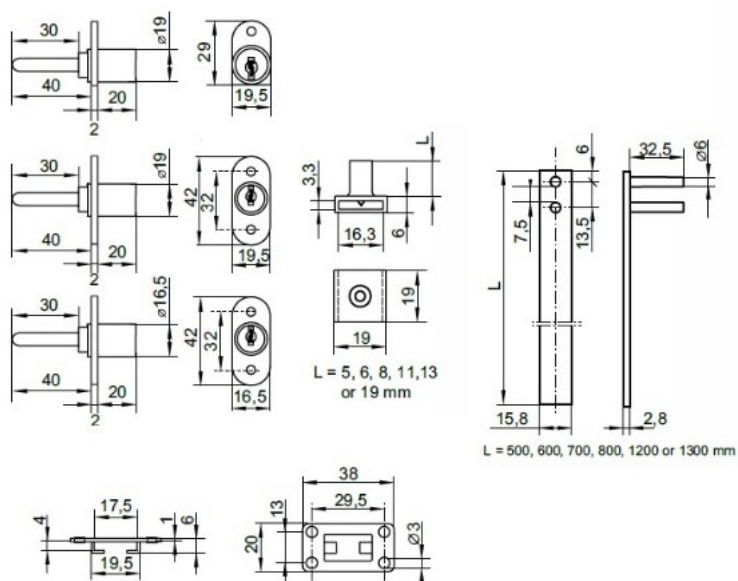

PRODUCT SHEET

Description:

Central Lock 1018/500mm, $\varnothing 16,5 \times 20$ mm, 40mm Tail, NPL, CK SISO, Complete W/1x500mm Locking Bar, 2xMetal Bar Guides &, 3x13mm Adjustable Pegs

Item number:

14.03.107-0

Units	Box	Carton	HS Code	Barcode
Set	24	120	8301300000	 5704866034739

SISO A/S

Mileparken 11
DK-2740 Skovlunde
Denmark
VAT: DK 24786013

Phone +45 45 830 900

www.siso.dk
siso@siso.dk

Danske Bank
Nytorv Branch
Copenhagen
SWIFT: DABADKKK

Account no.
4180 3112 112936
IBAN Account
DK7230003112112936