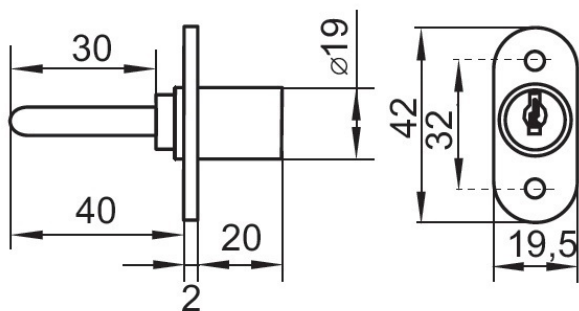

PRODUCT SHEET

Description:

Cent. Lock 1018, $\varnothing 19 \times 20$ mm, 40mm Tail, CK SISO, BLK, No Bar or Accessories, CK:SISO

Item number:

14.03.136-7

Units	Box	Carton	HS Code	Barcode
Pcs.	30	300	8301300000	 5704866499415