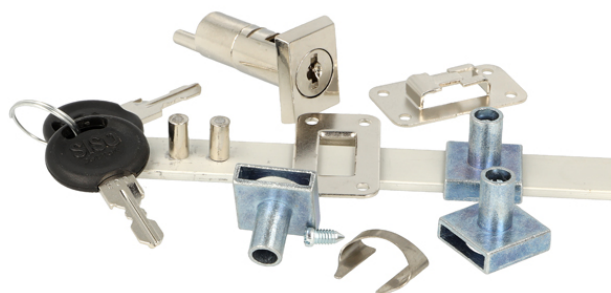

PRODUCT SHEET

Description:

Central Lock 4103/500mm, NPL, 8mm Pegs, CK SISO, W/Accessories & Bar

Item number:

14.04.043-0

Units	Box	Carton	HS Code	Barcode
Pcs.	24	120	8301300000	
				5704866038423

SISO A/S

Mileparken 11
DK-2740 Skovlunde
Denmark
VAT: DK 24786013