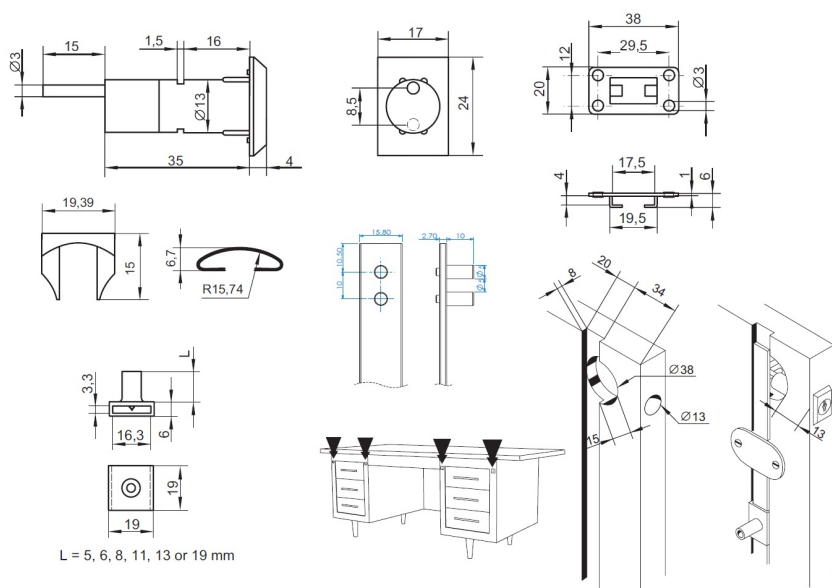

PRODUCT SHEET

Description:

Central Lock 4103/500mm, NPL, 8mm Pegs, CK SISO, W/Accessories & Bar

Item number:

14.04.043-0

Units	Box	Carton	HS Code	Barcode
Pcs.	24	120	8301300000	
				5704866038423

SISO A/S

Mileparken 11
DK-2740 Skovlunde
Denmark
VAT: DK 24786013