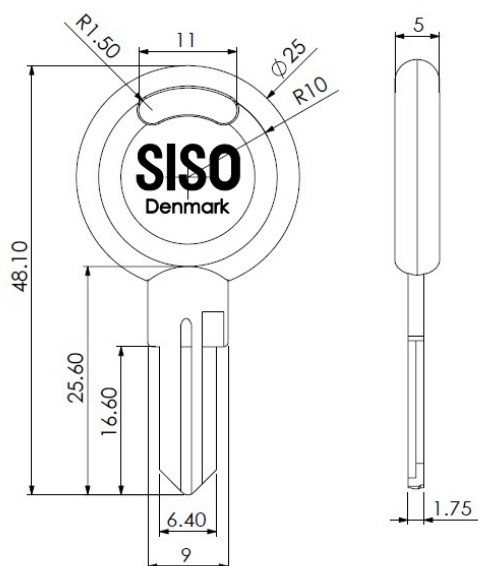

PRODUCT SHEET

Description:

Car Key, SISO Logo, Blank, D/E, Circular FN2 Key Way (New)

Item number:

14.04.106-0

Units	Box	Carton	HS Code	Barcode
Pcs.	200	2000	8301700000	 5704866040167

SISO A/S

Mileparken 11
DK-2740 Skovlunde
Denmark
VAT: DK 24786013