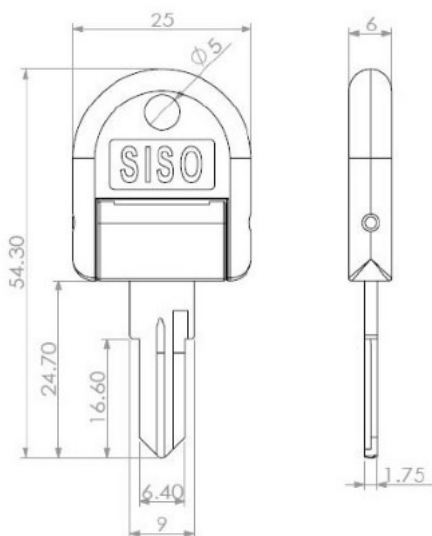

PRODUCT SHEET

Description:

Hinged Car Key, SISO Logo, FN2, D/E, Key Code # D20

Item number:

14.04.109-5

Units	Box	Carton	HS Code	Barcode
Pcs.	150	1500	8301700000	 5704866467674

SISO A/S

Mileparken 11
DK-2740 Skovlunde
Denmark
VAT: DK 24786013