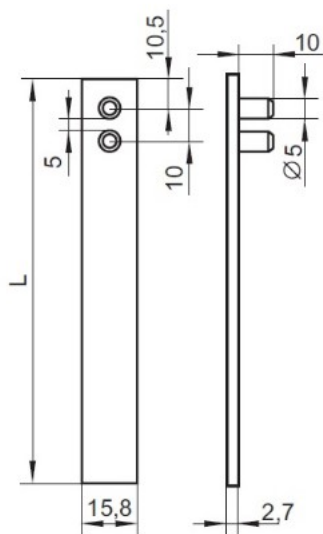

PRODUCT SHEET

Description:

Locking Bar F/Central Lock 4103, 600mm, Aluminium

Item number:

14.04.173-0

Units	Box	Carton	HS Code	Barcode
Pcs.		200	8301600090	 5704866448307

L = 500 or 700 mm

SISO A/S