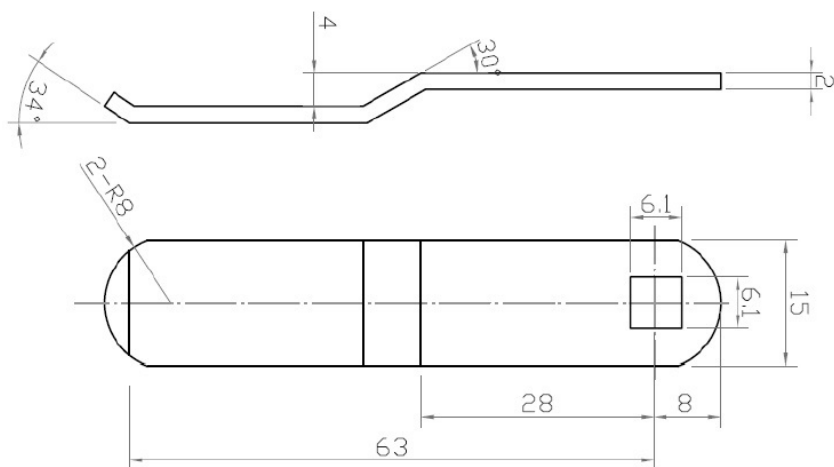

## Description:

Cam No. 22 F/Combi Locks,Cranked 6,5mm, 63mm C/E ,Hole:6x6mm Fits for Locks  
M237/238/266/268/300/316/3001 & 3002

## Item number:

14.04.262-0

Units	Box	Carton	HS Code	Barcode
Pcs.			8301600090	
				5704866040914

t=2mm

22