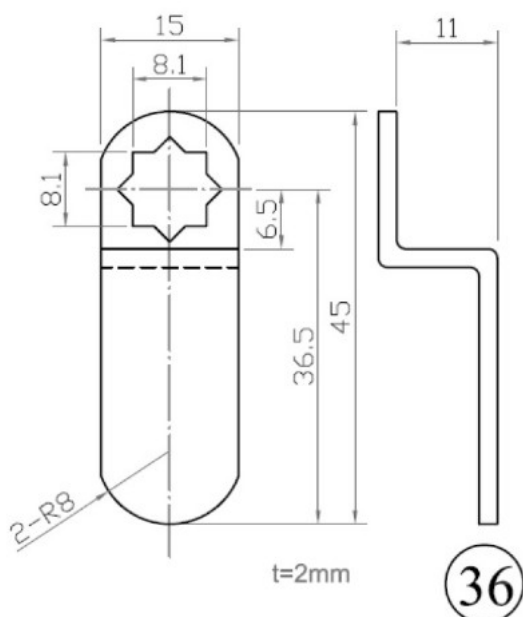

## PRODUCT SHEET

**Description:**

Cam No. 36 For 1900 Series, Cranked 13mm, 36,5mm C/E

**Item number:**

14.04.276-0

| Units | Box | Carton | HS Code    | Barcode   |
|-------|-----|--------|------------|---|
| Pcs.  |     | 50     | 8301600090 | <br>5704866041058 |