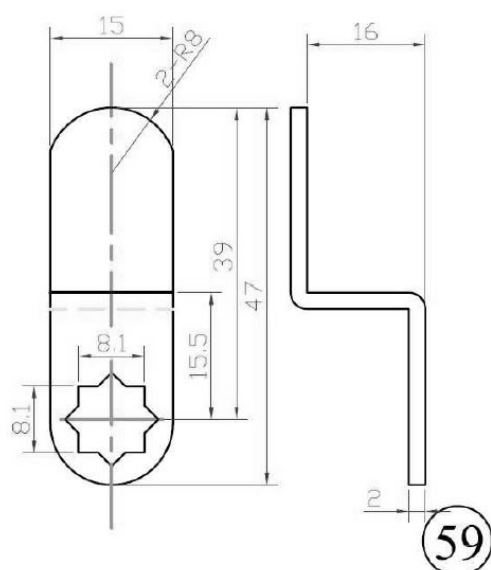

## Description:

Cam No. 59 For 1900 Series, Cranked 16mm, 39mm C/E

## Item number:

14.04.299-5

Units	Box	Carton	HS Code	Barcode
Pcs.	260	2600	8301600090	
				5704866041300