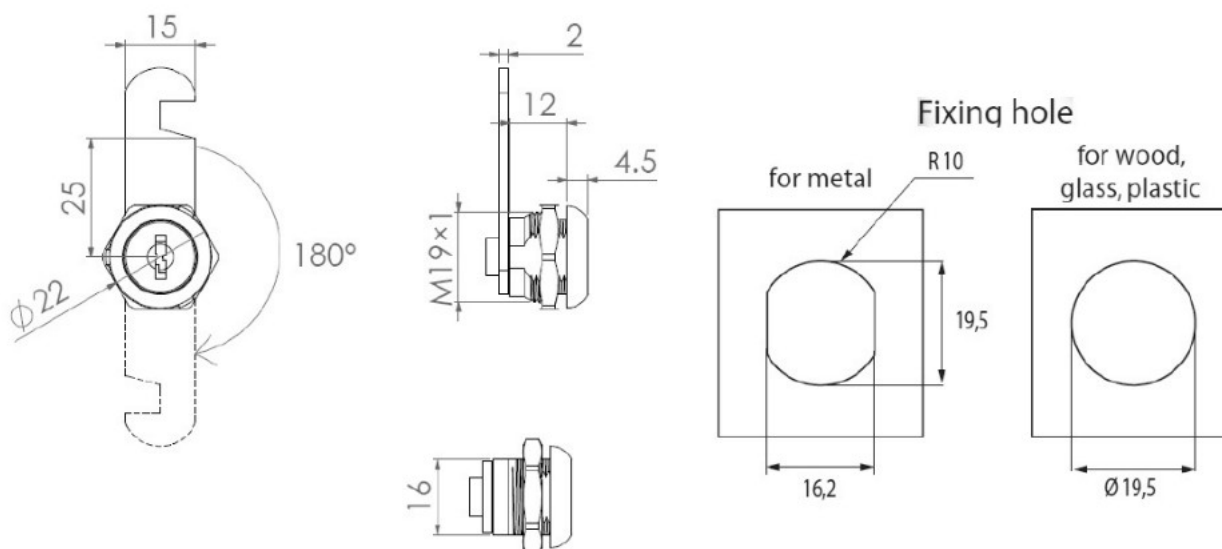

PRODUCT SHEET

Description:

Cam Lock 1912, 180DG, Cam A09 Hooked, LH, KA D20, CPL, CK SISO Cam Mounted 12 O'clock when Open, W/Hook Opening on Right, Side, F/Left Hand Doors, Cam Plate Riveted onto the Lock, Max, 6mm Panel Thickness

Item number:

14.04.432-1

Units	Box	Carton	HS Code	Barcode
Pcs.	30	240	8301300000	 5704866437424

SISO A/S

Mileparken 11
DK-2740 Skovlunde
Denmark
VAT: DK 24786013

Phone +45 45 830 900

www.siso.dk
siso@siso.dk

Danske Bank
Nytorv Branch
Copenhagen
SWIFT: DABADKKK

Account no.
4180 3112 112936
IBAN Account
DK7230003112112936