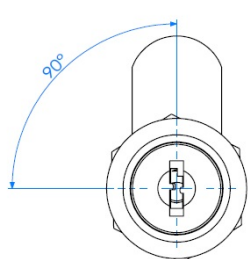

PRODUCT SHEET

Description:

Cam Lock M1916, 90DG, Str. Cam No. A01, CPL, CK SISO, #J11

Item number:

14.04.467-0

Units	Box	Carton	HS Code	Barcode
Pcs.	12	240	8301300000	
				5704866041645

L1=16mm
L2=20mm
L3=25mm
L4=30mm