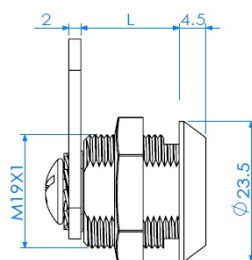

PRODUCT SHEET

Description:

Cam Lock M1916, 90DG, Str. Cam No. A01, CPL, CK SISO, #J11

Item number:

14.04.467-0

Units	Box	Carton	HS Code	Barcode
Pcs.	12	240	8301300000	
				5704866041645

L1=16mm
L2=20mm
L3=25mm
L4=30mm