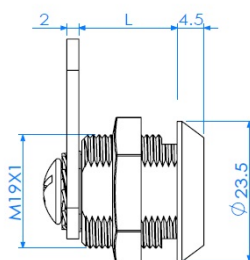

PRODUCT SHEET

Description:

Cam Lock 1916, 90DG, Str. Cam A03 (35mm), CPL, CK SISO

Item number:

14.04.469-0

Units	Box	Carton	HS Code	Barcode
Pcs.	12	240	8301300000	
				5704866041669

L1=16mm
L2=20mm
L3=25mm
L4=30mm