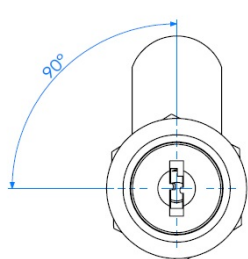

PRODUCT SHEET

Description:

Cam Lock 1916, 90DG, Str. Cam A03 (35mm), CPL, CK SISO

Item number:

14.04.469-0

Units	Box	Carton	HS Code	Barcode
Pcs.	12	240	8301300000	
				5704866041669

L1=16mm
L2=20mm
L3=25mm
L4=30mm