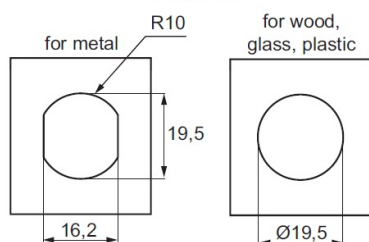

SISO A/S

Mileparken 11
DK-2740 Skovlunde
Denmark
VAT: DK 24786013

Phone +45 45 830 900

www.siso.dk
siso@siso.dk

Danske Bank
Nytorv Branch
Copenhagen
SWIFT: DABADKKK

Account no.
4180 3112 112936
IBAN Account
DK7230003112112936