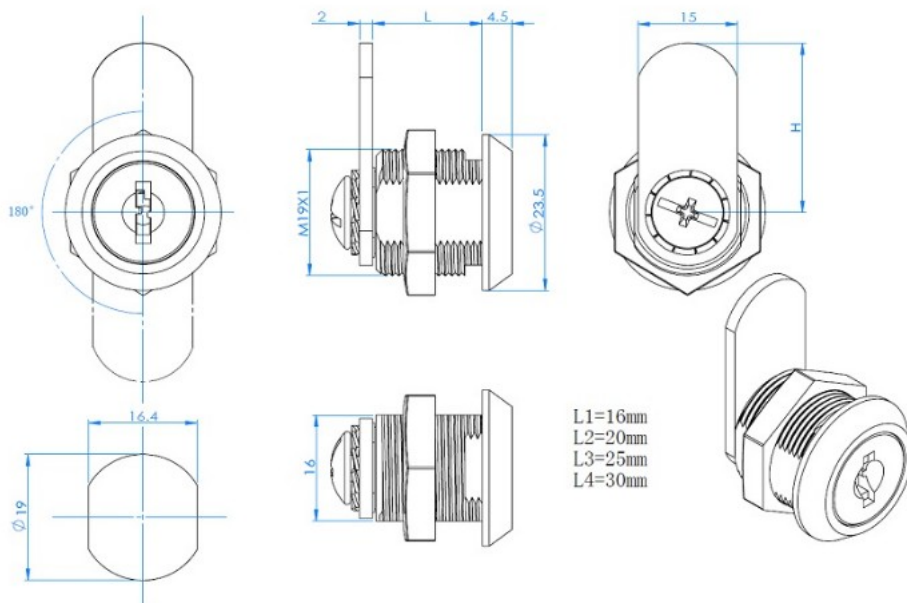

PRODUCT SHEET

Description:

Cam Lock 1925, 180DG, CPL, Cam A06, W/3 CK SISO,W/1 L-Shaped Striking Plate

Item number:

14.04.494-0

Units	Box	Carton	HS Code	Barcode
Pcs.	25	250	8301300000	
				5704866041973

SISO A/S