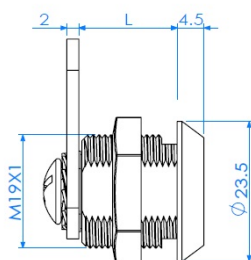

PRODUCT SHEET

Description:

Cam Lock MIC1925, 90DG, Cam No. A01, CPL, CK SISO, #J11

Item number:

14.04.495-0

Units	Box	Carton	HS Code	Barcode
Pcs.	30	300	8301300000	
				5704866041980

L1=16mm
L2=20mm
L3=25mm
L4=30mm