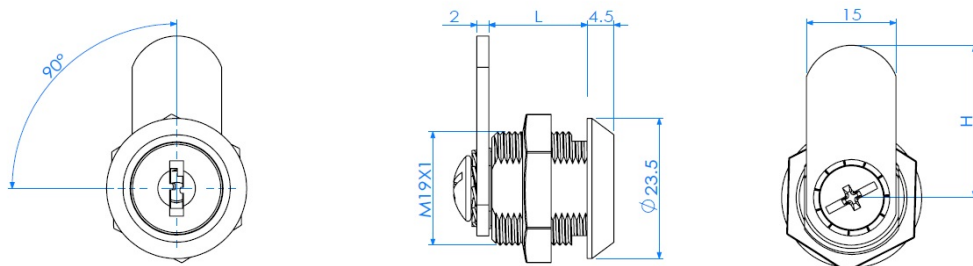

## Description:

Cam Lock MIC1930, 90DG, Str. Cam A01, Body Only, F/#J11 & #J12

## Item number:

14.04.506-0

Units	Box	Carton	HS Code	Barcode
Pcs.	30	300	8301300000	
				5704866445580

L1=16mm  
L2=20mm  
L3=25mm  
L4=30mm