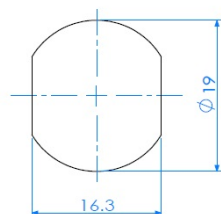

## Description:

Cam Lock MIC1930, 90DG, Str. Cam A01, Body Only, F/#J11 & #J12

## Item number:

14.04.506-0

Units	Box	Carton	HS Code	Barcode
Pcs.	30	300	8301300000	
				5704866445580

L1=16mm  
L2=20mm  
L3=25mm  
L4=30mm