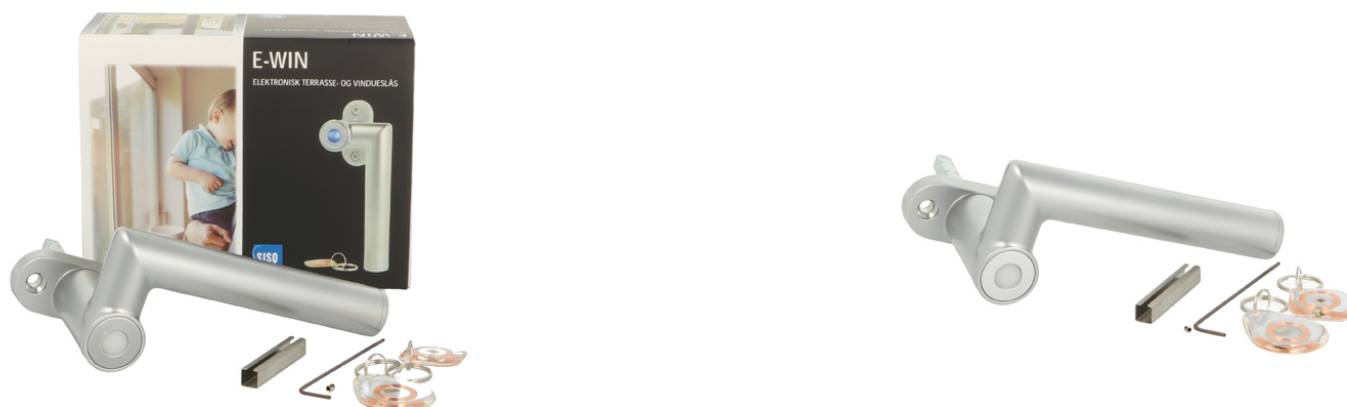

PRODUCT SHEET

Description:

Electronic Lock "E-Win" RFID & Bluetooth, Right, Alu Look, F/Patio Doors and Windows, cc:34mm, F/IOS & Android., Included: 1 Masterkey 14.60.306-8 + 1 Userkey 14.60.306-7, , 1 Adapter F/8mm Spindle - 2 Pcs. Batteries AA/SL760-3.6V, Are Not Included (14.04.602-8)

Item number:

14.04.602-0

Units	Box	Carton	HS Code	Barcode
Pcs.	1	40	8302415000	
				5704866042314

SISO A/S

Mileparken 11
DK-2740 Skovlunde
Denmark
VAT: DK 24786013

Phone +45 45 830 900

www.siso.dk
siso@siso.dk

Danske Bank
Nytorv Branch
Copenhagen
SWIFT: DABADKKK

Account no.
4180 3112 112936
IBAN Account
DK7230003112112936