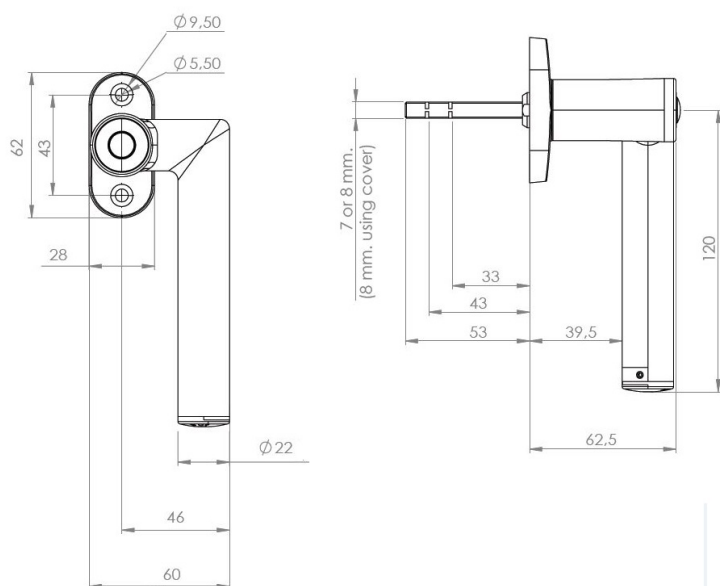

PRODUCT SHEET

Description:

Electronic Lock "E-Win" RFID & Bluetooth, Right, Alu Look, F/Patio Doors and Windows, cc:34mm, F/IOS & Android., Included: 1 Masterkey 14.60.306-8 + 1 Userkey 14.60.306-7, , 1 Adapter F/8mm Spindle - 2 Pcs. Batteries AA/SL760-3.6V, Are Not Included (14.04.602-8)

Item number:

14.04.602-0

| Units | Box | Carton | HS Code | Barcode |
|-------|-----|--------|------------|--|
| Pcs. | 1 | 40 | 8302415000 |  |
| | | | | 5704866042314 |

SISO A/S

Mileparken 11
DK-2740 Skovlunde
Denmark
VAT: DK 24786013