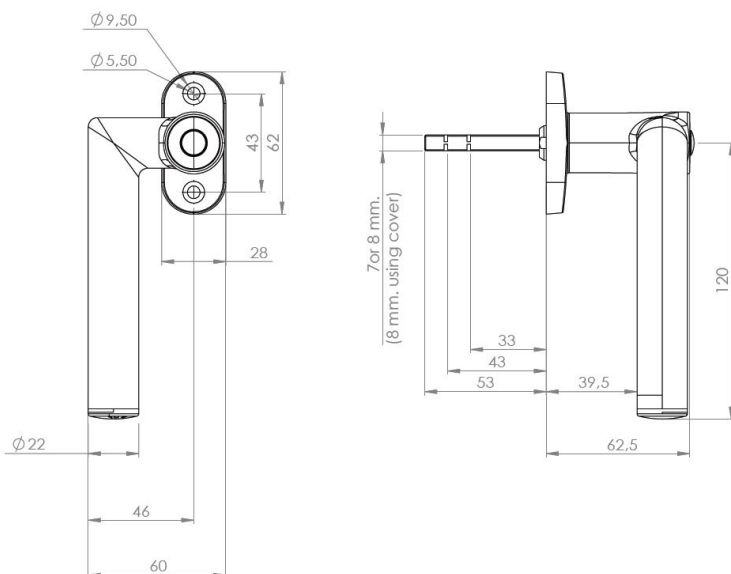

PRODUCT SHEET

Description:

Electronic Lock "E-Win" RFID & Bluetooth, Left, Alu Look, F/Patio Doors and Windows, cc:34mm, F/IOS & Android., Included: 1 Masterkey 14.60.306-8 + 1 Userkey 14.60.306-7, , 1 Adapter F/8mm Spindle - 2 Pcs. Batteries AA/SL760-3.6V, Are Not Included (14.04.602-8)

Item number:

14.04.602-5

Units	Box	Carton	HS Code	Barcode
Pcs.	1	40	8302415000	
				5704866478663

SISO A/S

Mileparken 11
DK-2740 Skovlunde
Denmark
VAT: DK 24786013

Phone +45 45 830 900

www.siso.dk
siso@siso.dk