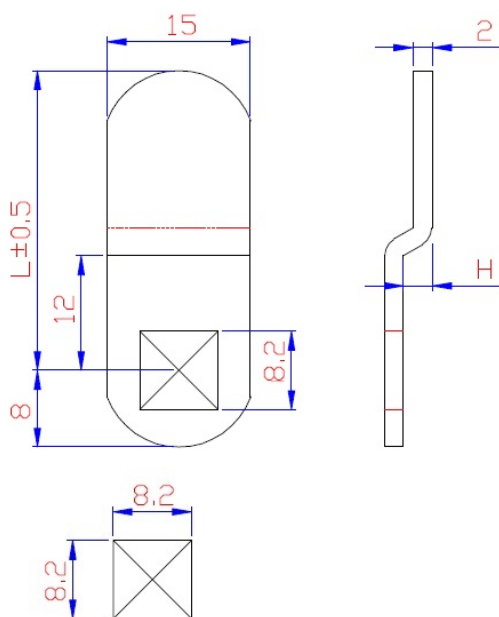

PRODUCT SHEET

Description:

Cam No. A42 F/1900 & 5250 Series, Cranked 6mm, C/E 30mm

Item number:

14.04.742-0

Units	Box	Carton	HS Code	Barcode
Pcs.	1	400	8301600090	
				5704866454414

CODE	L	H
A41	25	4
A42	30	4
A43	35	4
A44	40	4
A45	45	4
A46	50	4