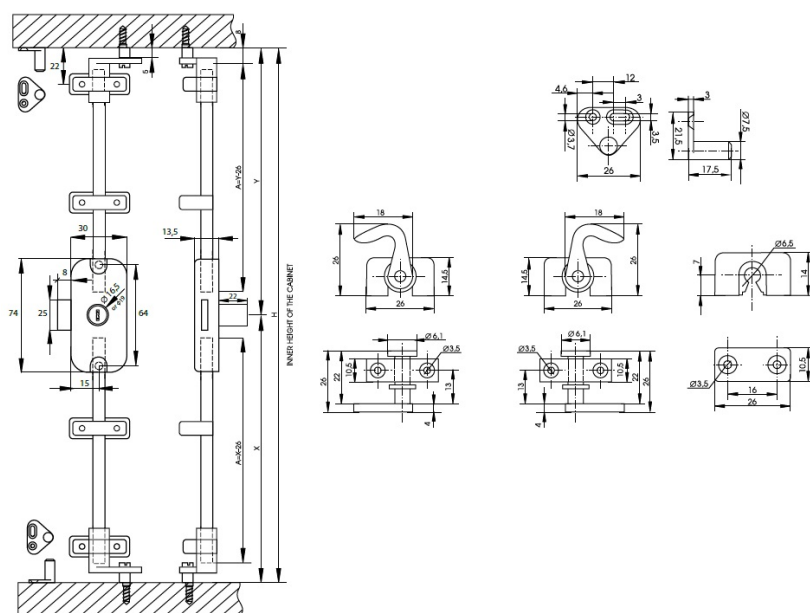

## Description:

Rotary Bar Lock M922,Ø16,5x22mm,LH,NPL,HCK SISO,W/Triangular Bolt, 3-Way, 15mm Backset, W/Accessories, No Bar, J#11

## Item number:

14.05.269-2

Units	Box	Carton	HS Code	Barcode
Pcs.	10	100	8301300000	
				5704866042901