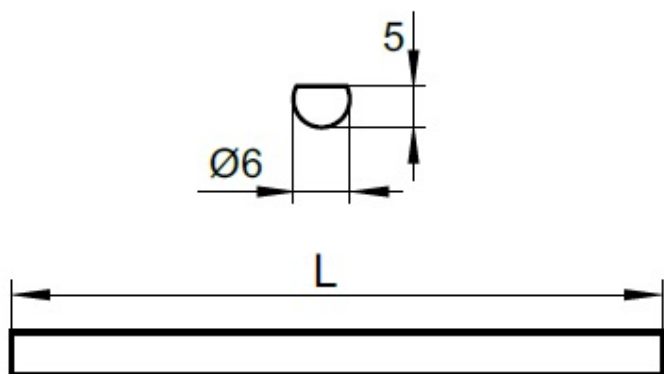

## PRODUCT SHEET

**Description:**

Locking Bar  $\varnothing 6\text{mm} \times 1200\text{mm}$ , Steel, Nickel Plated

**Item number:**

14.05.725-2

Units	Box	Carton	HS Code	Barcode
Pcs.	2	60	8301600090	 5704866484213

# 14.05.720	1000 mm Nickel Plated
# 14.05.723	1000 mm Brass Plated
# 14.05.724	1000 mm Bronze Plated
# 14.05.725	1200 mm Nickel Plated
# 14.05.729	1500 mm Nickel Plated
# 14.05.730	1500 mm Bronze Plated
# 14.05.735	2000 mm Nickel Plated