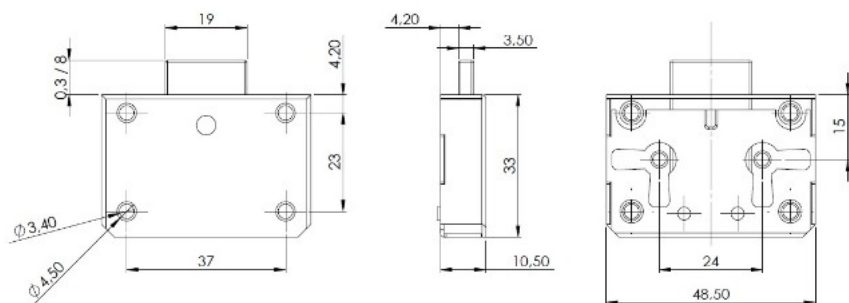

# PRODUCT SHEET

**Description:**

Box Lock 2110 Bronze Pl, 15mm Backset (48x33mm), Without Key

**Item number:**

14.06.214-1

Units	Box	Carton	HS Code	Barcode
Pcs.	200	400	8301300000	
				5704866479349

**SISO A/S**