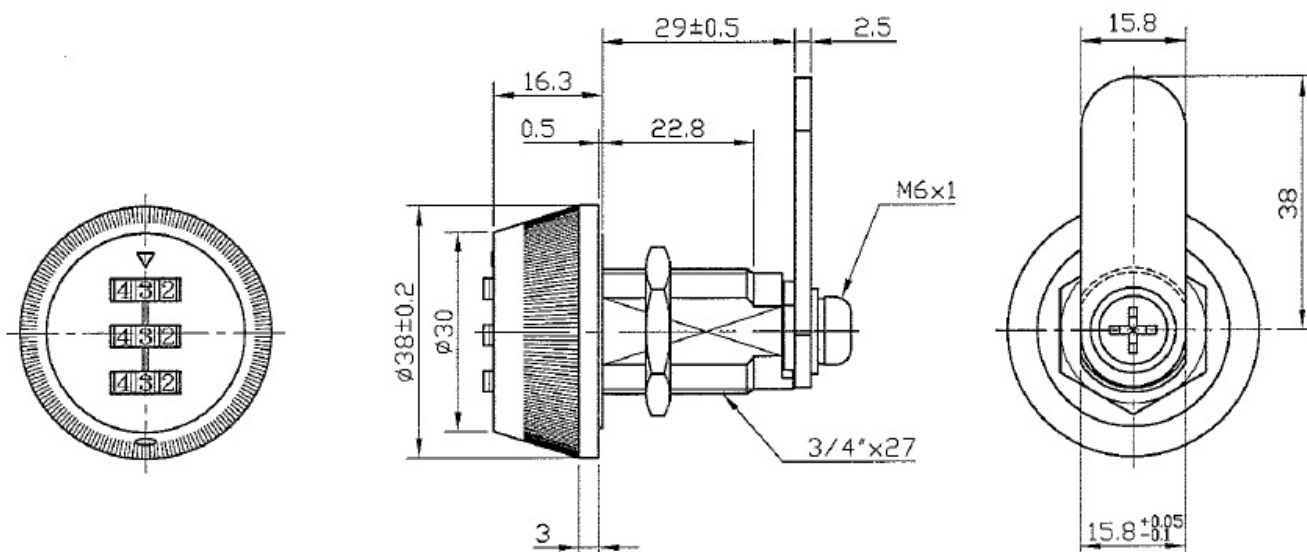

## Description:

Combi. Cam Lock "Dome", 90DG,  $\varnothing 19 \times 29$ mm CPL, Straight Cam Centre To Edge 38mm, Universal - Left & Right in one Lock

## Item number:

14.08.202-0

Units	Box	Carton	HS Code	Barcode
Pcs.	15	75	8301300000	
				5704866045292