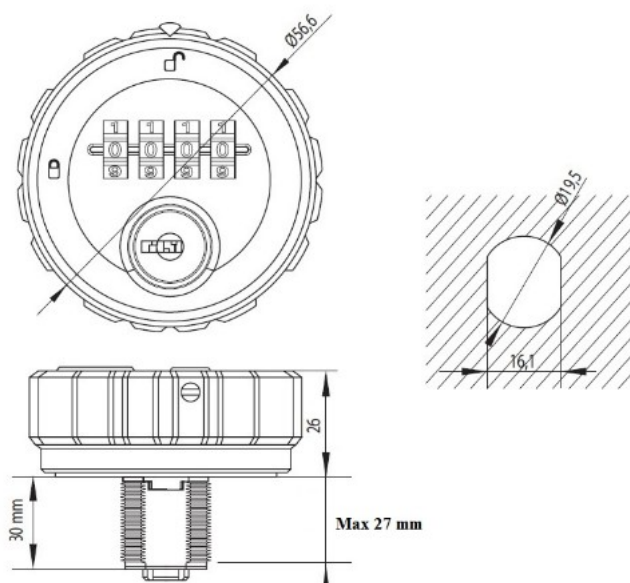

PRODUCT SHEET

Description:

Combi. Cam Lock M215,4-Digit,RH,ø56,6x30,35mm,Black/Grey, 90 DG, Ø19X30mm Cylinder, Straight Cam,C/E:40mm, W/Hex Nut,Pre-, Coded 0000, Changing Code By Pressing Metal Pin On Side of, Housing into the Housing in Open Position, Master Code A201

Item number:

14.08.272-0

Units	Box	Carton	HS Code	Barcode
Pcs.	50	100	8301300000	
				5704866458351

SISO A/S

Mileparken 11
DK-2740 Skovlunde
Denmark
VAT: DK 24786013

Phone +45 45 830 900

www.siso.dk
siso@siso.dk

Danske Bank
Nytorv Branch
Copenhagen
SWIFT: DABADKKK

Account no.
4180 3112 112936
IBAN Account
DK7230003112112936