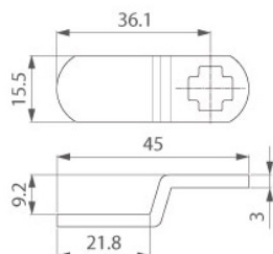

PRODUCT SHEET

Description:

Extra Cam Plate F/lock M215, Cranked 9,2mm CE:36,1mm

Item number:

14.08.276-0

Units	Box	Carton	HS Code	Barcode
Pcs.	200	600	8301600090	 5704866506663

SISO A/S

Mileparken 11
DK-2740 Skovlunde
Denmark
VAT: DK 24786013