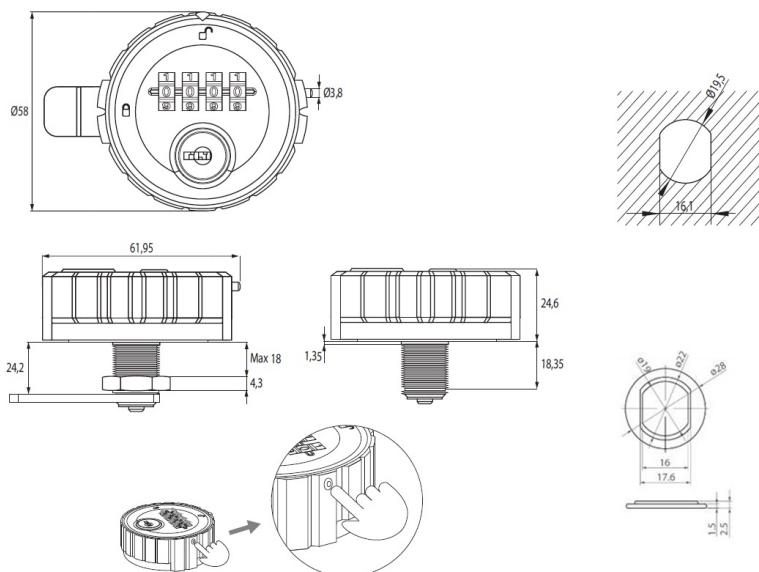

PRODUCT SHEET

Description:

Combi. Cam Lock M316,4-Digit, $\varnothing 60 \times 24 \text{mm}$, RH, Zamak, Black, $\varnothing 19 \times 24 \text{mm}$ Cylinder, 90DG, Straight Cam, C/E: 45mm, W/Hex Nut, Pre-, Coded 0000, Changing Code By Pressing Metal Pin On Side of, Housing into the Housing in Open Position, Master Code A201, Incl. Hole Size Reduction Washers. From $\varnothing 22$ to $\varnothing 19 \text{mm}$

Item number:

14.08.291-0

Units	Box	Carton	HS Code	Barcode
Pcs.	1	50	8301300000	
				5704866466349

SISO A/S

Mileparken 11
DK-2740 Skovlunde
Denmark
VAT: DK 24786013

Phone +45 45 830 900

www.siso.dk
siso@siso.dk

Danske Bank
Nytorv Branch
Copenhagen
SWIFT: DABADKKK

Account no.
4180 3112 112936
IBAN Account
DK7230003112112936